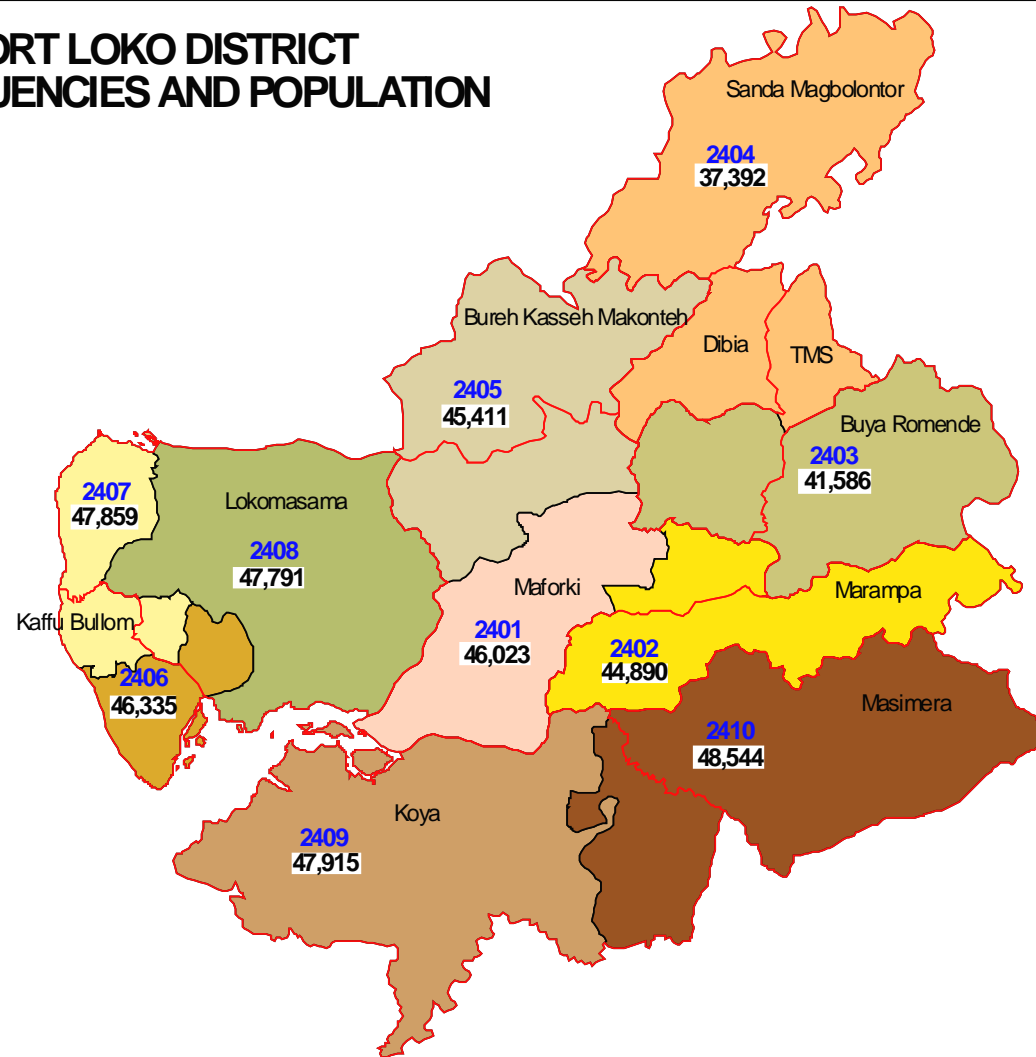

KAILAHUN DISTRICT CONSTITUENCIES AND POPULATION

KENEMA DISTRICT CONSTITUENCIES AND POPULATION

PREPARED BY STATISTICS SIERRA LEONE

KONO DISTRICT CONSTITUENCIES AND POPULATION

4.2.1 Northern Region Constituency Maps

KAMBIA DISTRICT CONSTITUENCIES AND POPULATION

KOINADUGU DISTRICT CONSTITUENCIES AND POPULATION

PORT LOKO DISTRICT CONSTITUENCIES AND POPULATION

	Chiefdom Boundary
Constituency Code	
	2401 Constituency 1
	2402 Constituency 2
	2403 Constituency 3
	2404 Constituency 4
	2405 Constituency 5
	2406 Constituency 6
	2407 Constituency 7
	2408 Constituency 8
	2409 Constituency 9
	2410 Constituency 10
46,023 Constituency Population	

TONKOLLI DISTRICT CONSTITUENCIES AND POPULATION

 Chiefdom Boundary

Constituency Code

 Constituency 1

 Constituency 2

 Constituency 3

 Constituency 4

 Constituency 5

WESTERN AREA RURAL DISTRICT CONSTITUENCIES AND POPULATION

WESTERN AREA URBAN DISTRICT CONSTITUENCIES AND POPULATION

44,294 Constituency Population

NOTE: Tasso island is in constituency 4202