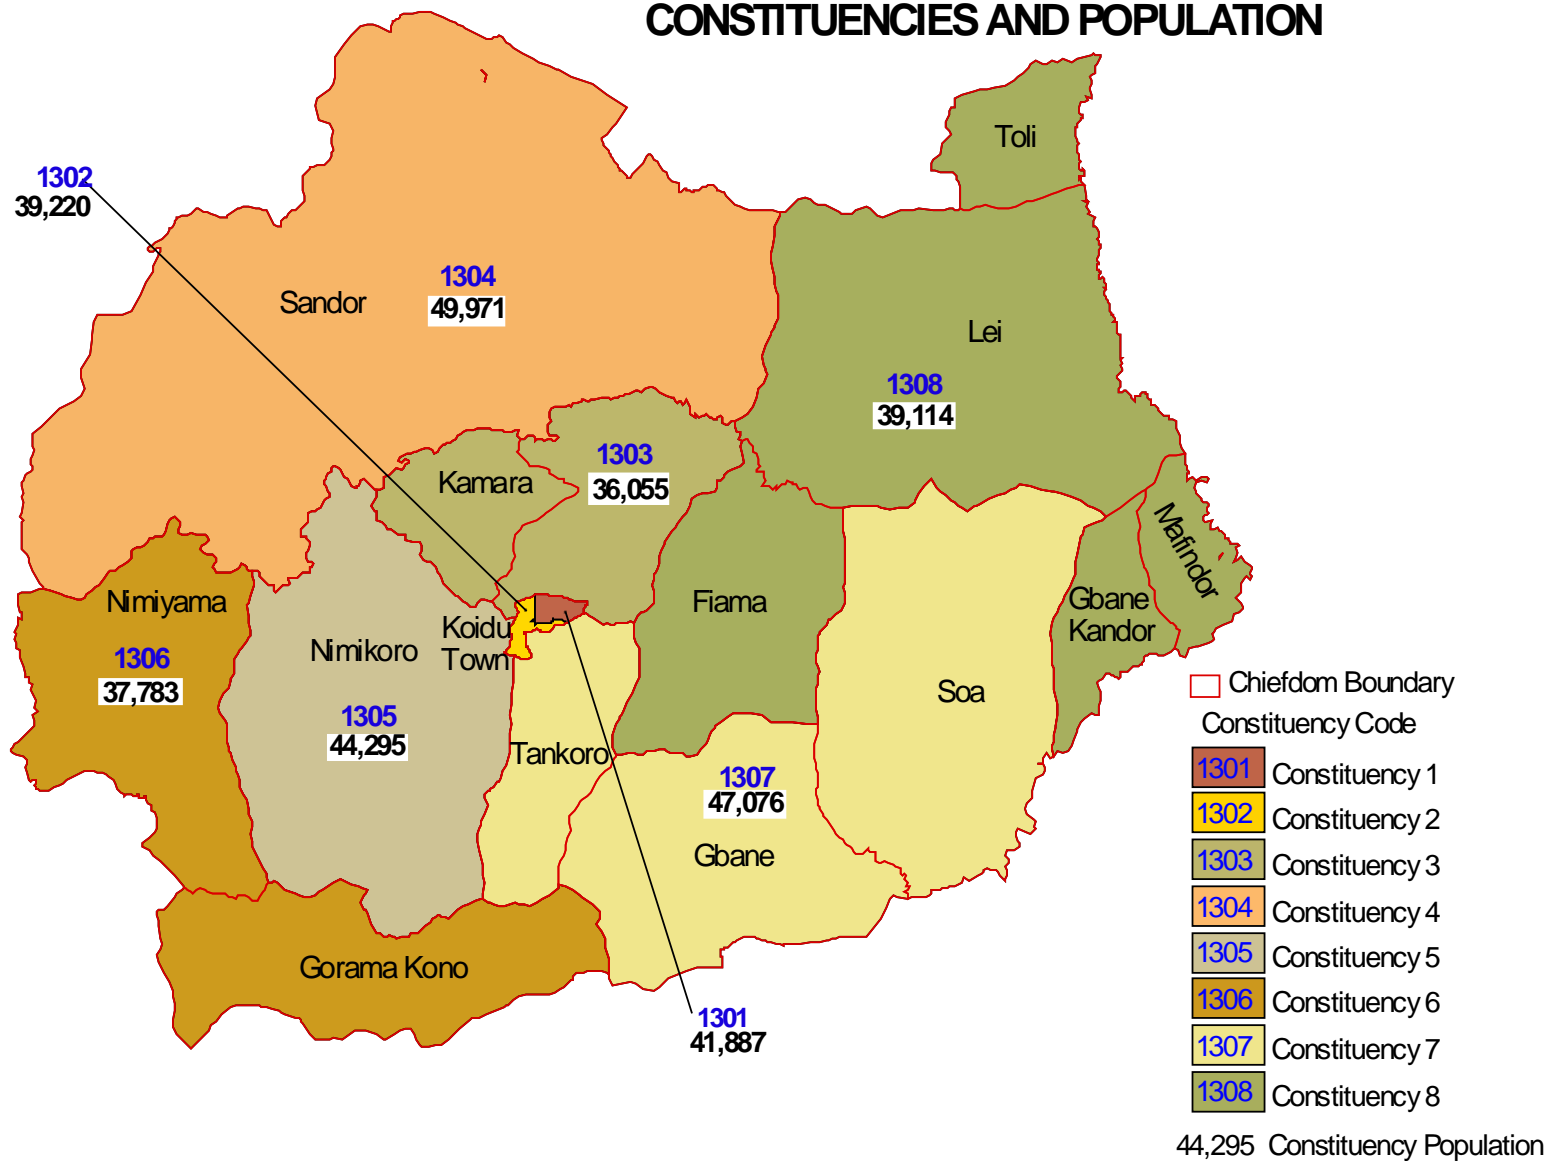

KAILAHUN DISTRICT CONSTITUENCIES AND POPULATION

KENEMA DISTRICT CONSTITUENCIES AND POPULATION

PREPARED BY STATISTICS SIERRA LEONE

KONO DISTRICT CONSTITUENCIES AND POPULATION

4.2.1 Northern Region Constituency Maps

KAMBIA DISTRICT CONSTITUENCIES AND POPULATION

KOINADUGU DISTRICT CONSTITUENCIES AND POPULATION

PORT LOKO DISTRICT CONSTITUENCIES AND POPULATION

	Chiefdom Boundary
Constituency Code	
	2401 Constituency 1
	2402 Constituency 2
	2403 Constituency 3
	2404 Constituency 4
	2405 Constituency 5
	2406 Constituency 6
	2407 Constituency 7
	2408 Constituency 8
	2409 Constituency 9
	2410 Constituency 10
46,023 Constituency Population	

TONKOLLI DISTRICT CONSTITUENCIES AND POPULATION

 Chiefdom Boundary

Constituency Code

 Constituency 1

 Constituency 2

 Constituency 3

 Constituency 4

 Constituency 5

WESTERN AREA RURAL DISTRICT CONSTITUENCIES AND POPULATION

WESTERN AREA URBAN DISTRICT CONSTITUENCIES AND POPULATION

44,294 Constituency Population

NOTE: Tasso island is in constituency 4202