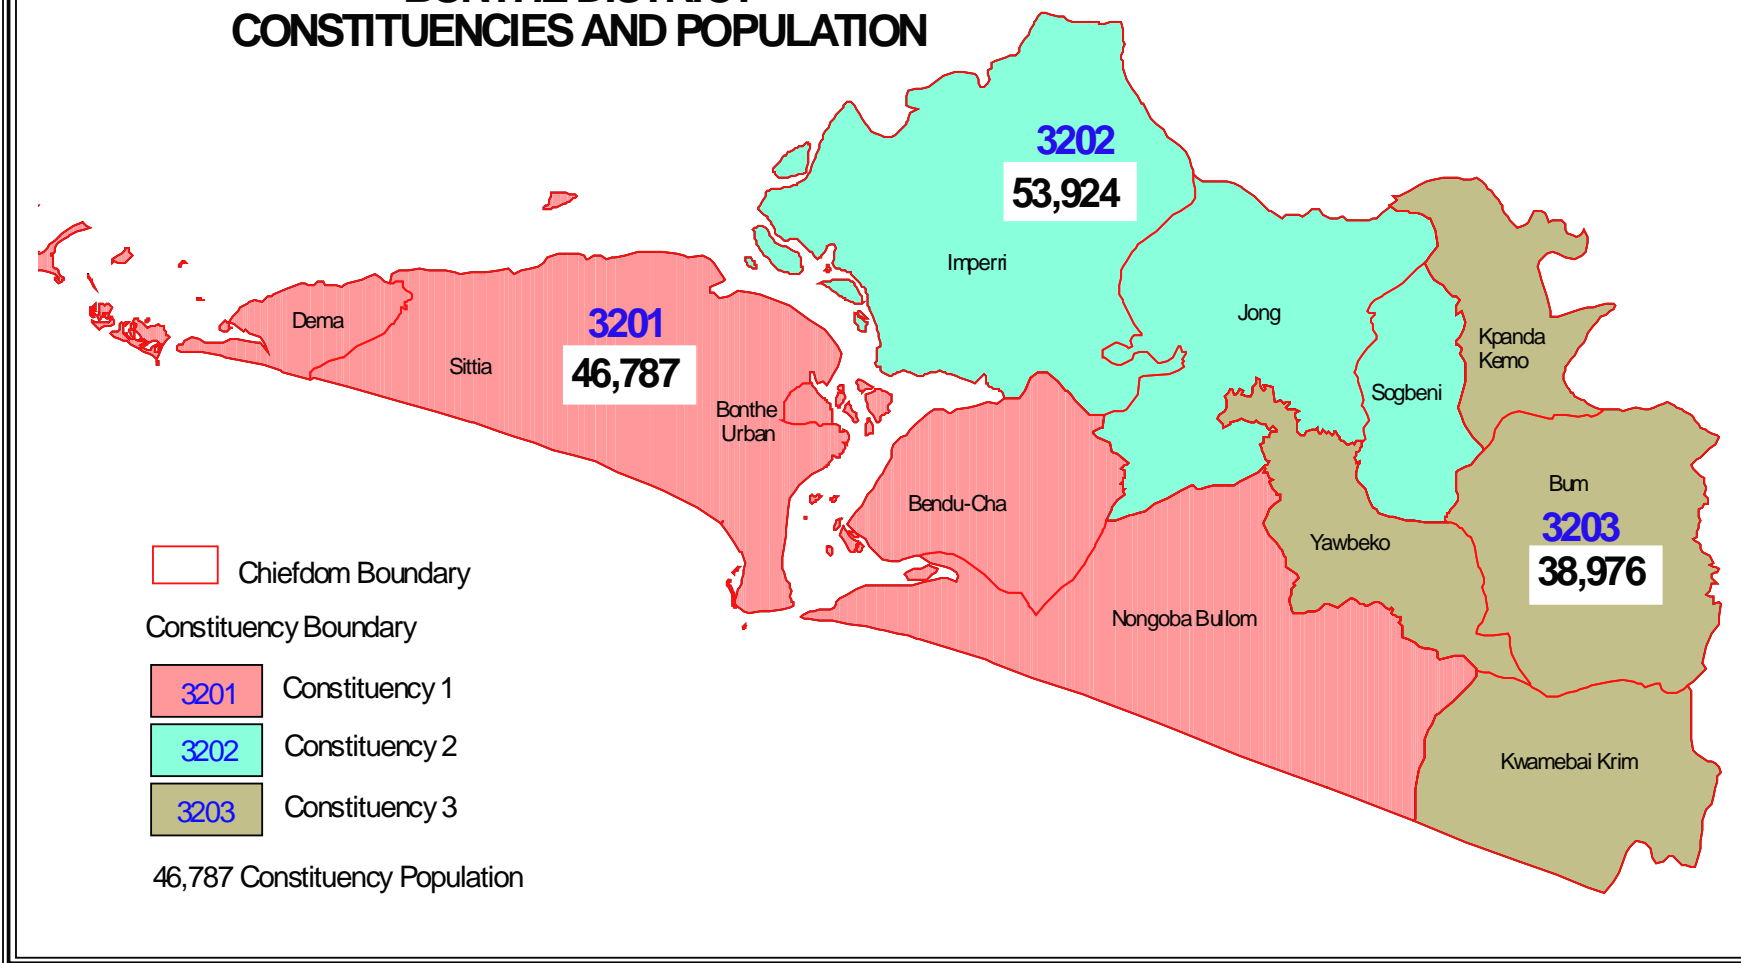

KAILAHUN DISTRICT CONSTITUENCIES AND POPULATION

KENEMA DISTRICT CONSTITUENCIES AND POPULATION

PREPARED BY STATISTICS SIERRA LEONE

KONO DISTRICT CONSTITUENCIES AND POPULATION

4.2.1 Northern Region Constituency Maps

KAMBIA DISTRICT CONSTITUENCIES AND POPULATION

KOINADUGU DISTRICT CONSTITUENCIES AND POPULATION

PORT LOKO DISTRICT CONSTITUENCIES AND POPULATION

	Chiefdom Boundary
Constituency Code	
	2401 Constituency 1
	2402 Constituency 2
	2403 Constituency 3
	2404 Constituency 4
	2405 Constituency 5
	2406 Constituency 6
	2407 Constituency 7
	2408 Constituency 8
	2409 Constituency 9
	2410 Constituency 10
46,023 Constituency Population	

 Constituency 6

 Constituency 7

 Constituency 8

36093 Constituency Population

4.3.1 Southern Region Constituency Maps

BONTHE DISTRICT CONSTITUENCIES AND POPULATION

PREPARED BY STATISTICS SIERRA LEONE

PUJEHUN DISTRICT CONSTITUENCIES AND POPULATION

WESTERN AREA RURAL DISTRICT CONSTITUENCIES AND POPULATION

WESTERN AREA URBAN DISTRICT CONSTITUENCIES AND POPULATION

44,294 Constituency Population

NOTE: Tasso island is in constituency 4202