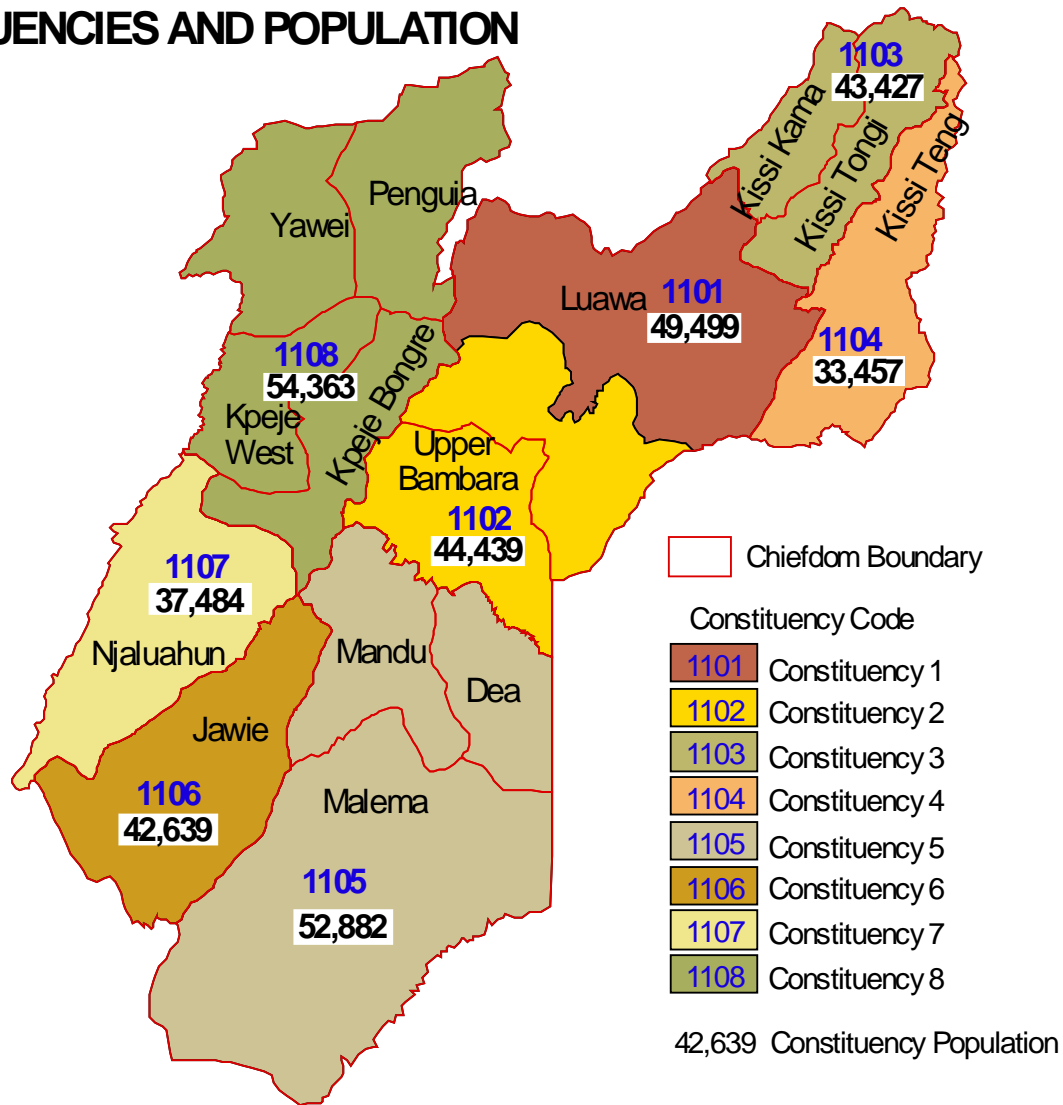

KAILAHUN DISTRICT CONSTITUENCIES AND POPULATION

KENEMA DISTRICT CONSTITUENCIES AND POPULATION

PREPARED BY STATISTICS SIERRA LEONE

KONO DISTRICT CONSTITUENCIES AND POPULATION

4.2.1 Northern Region Constituency Maps

KAMBIA DISTRICT CONSTITUENCIES AND POPULATION

KOINADUGU DISTRICT CONSTITUENCIES AND POPULATION

PORT LOKO DISTRICT CONSTITUENCIES AND POPULATION

	Chiefdom Boundary
Constituency Code	
	2401 Constituency 1
	2402 Constituency 2
	2403 Constituency 3
	2404 Constituency 4
	2405 Constituency 5
	2406 Constituency 6
	2407 Constituency 7
	2408 Constituency 8
	2409 Constituency 9
	2410 Constituency 10
46,023 Constituency Population	

TONKOLLI DISTRICT CONSTITUENCIES AND POPULATION

 Chiefdom Boundary

Constituency Code

 Constituency 1

 Constituency 2

 Constituency 3

 Constituency 4

 Constituency 5

WESTERN AREA RURAL DISTRICT CONSTITUENCIES AND POPULATION

WESTERN AREA URBAN DISTRICT CONSTITUENCIES AND POPULATION

44,294 Constituency Population

NOTE: Tasso island is in constituency 4202