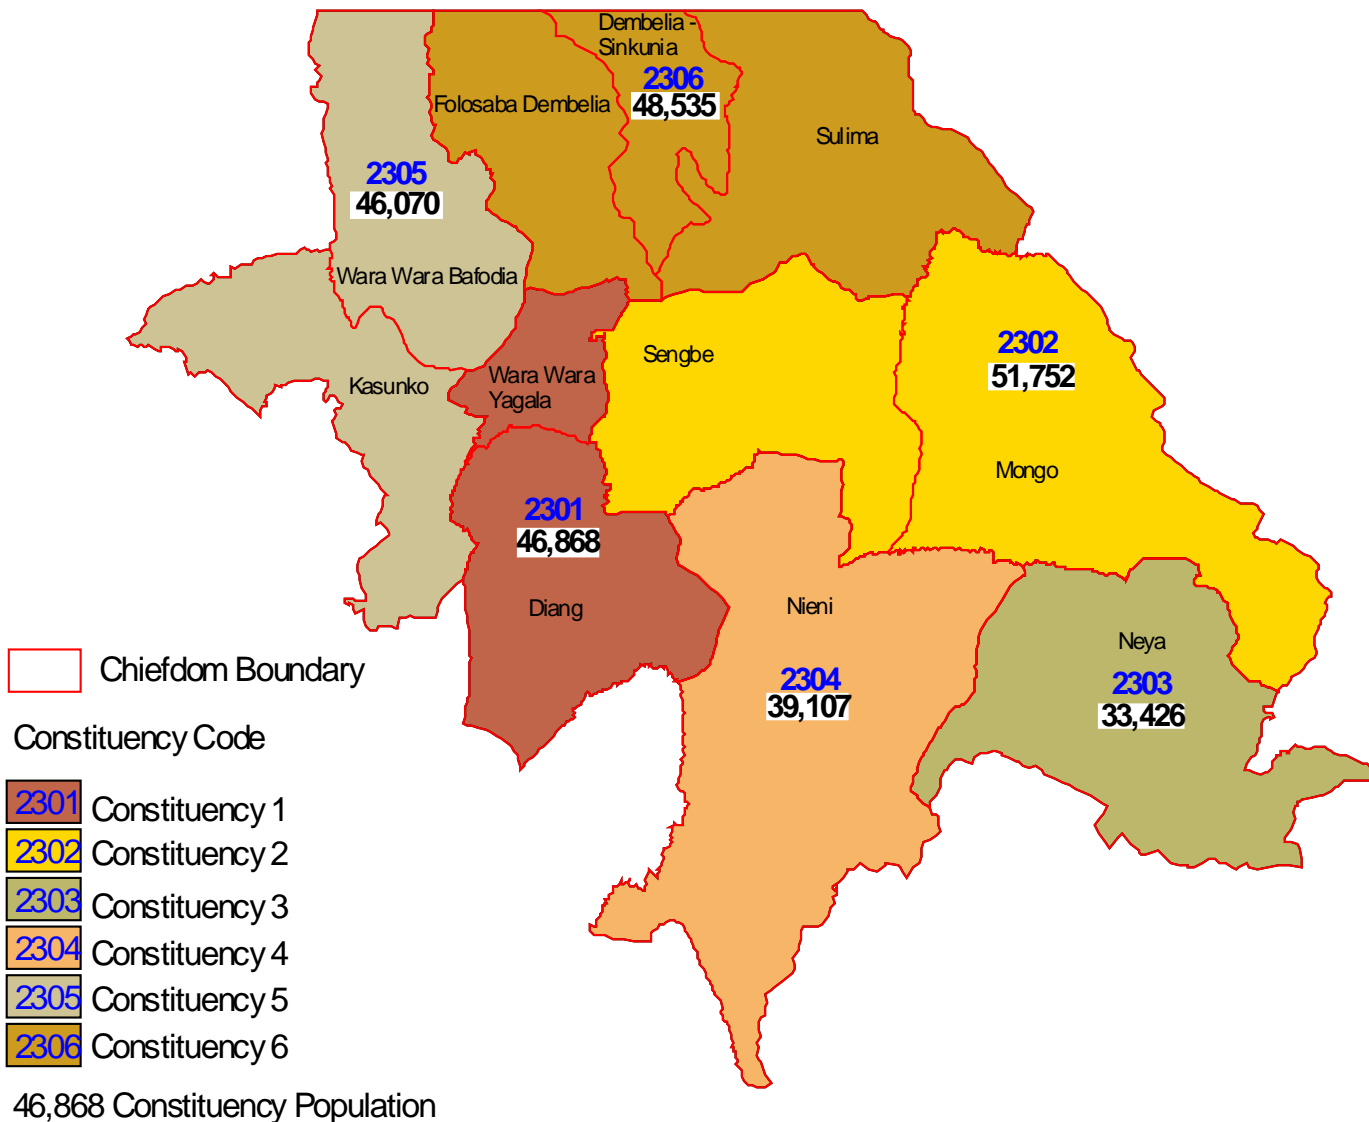

KAILAHUN DISTRICT CONSTITUENCIES AND POPULATION

KENEMA DISTRICT CONSTITUENCIES AND POPULATION

PREPARED BY STATISTICS SIERRA LEONE

KONO DISTRICT CONSTITUENCIES AND POPULATION

4.2.1 Northern Region Constituency Maps

KAMBIA DISTRICT CONSTITUENCIES AND POPULATION

KOINADUGU DISTRICT CONSTITUENCIES AND POPULATION

PORT LOKO DISTRICT CONSTITUENCIES AND POPULATION

	Chiefdom Boundary
Constituency Code	
	2401 Constituency 1
	2402 Constituency 2
	2403 Constituency 3
	2404 Constituency 4
	2405 Constituency 5
	2406 Constituency 6
	2407 Constituency 7
	2408 Constituency 8
	2409 Constituency 9
	2410 Constituency 10
46,023 Constituency Population	

TONKOLLI DISTRICT CONSTITUENCIES AND POPULATION

 Chiefdom Boundary

Constituency Code

 Constituency 1

 Constituency 2

 Constituency 3

 Constituency 4

 Constituency 5

WESTERN AREA RURAL DISTRICT CONSTITUENCIES AND POPULATION

WESTERN AREA URBAN DISTRICT CONSTITUENCIES AND POPULATION

44,294 Constituency Population

NOTE: Tasso island is in constituency 4202