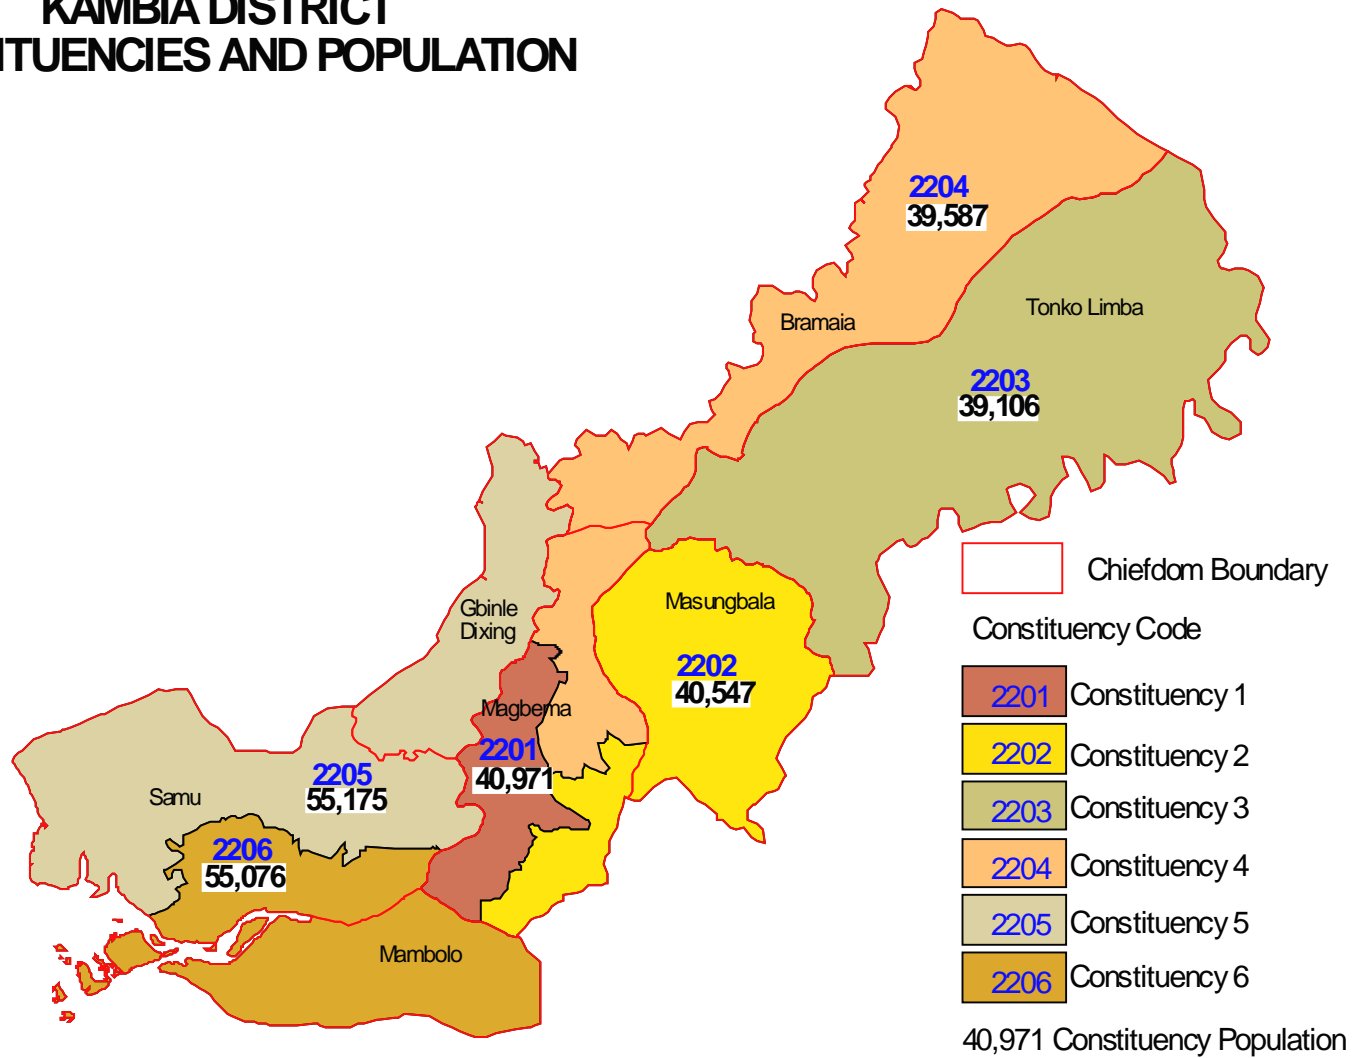

KAILAHUN DISTRICT CONSTITUENCIES AND POPULATION

KENEMA DISTRICT CONSTITUENCIES AND POPULATION

PREPARED BY STATISTICS SIERRA LEONE

KONO DISTRICT CONSTITUENCIES AND POPULATION

4.2.1 Northern Region Constituency Maps

KAMBIA DISTRICT CONSTITUENCIES AND POPULATION

KOINADUGU DISTRICT CONSTITUENCIES AND POPULATION

PORT LOKO DISTRICT CONSTITUENCIES AND POPULATION

	Chiefdom Boundary
Constituency Code	
	2401 Constituency 1
	2402 Constituency 2
	2403 Constituency 3
	2404 Constituency 4
	2405 Constituency 5
	2406 Constituency 6
	2407 Constituency 7
	2408 Constituency 8
	2409 Constituency 9
	2410 Constituency 10
46,023 Constituency Population	

TONKOLLI DISTRICT CONSTITUENCIES AND POPULATION

 Chiefdom Boundary

Constituency Code

 Constituency 1

 Constituency 2

 Constituency 3

 Constituency 4

 Constituency 5

WESTERN AREA RURAL DISTRICT CONSTITUENCIES AND POPULATION

WESTERN AREA URBAN DISTRICT CONSTITUENCIES AND POPULATION

44,294 Constituency Population

NOTE: Tasso island is in constituency 4202