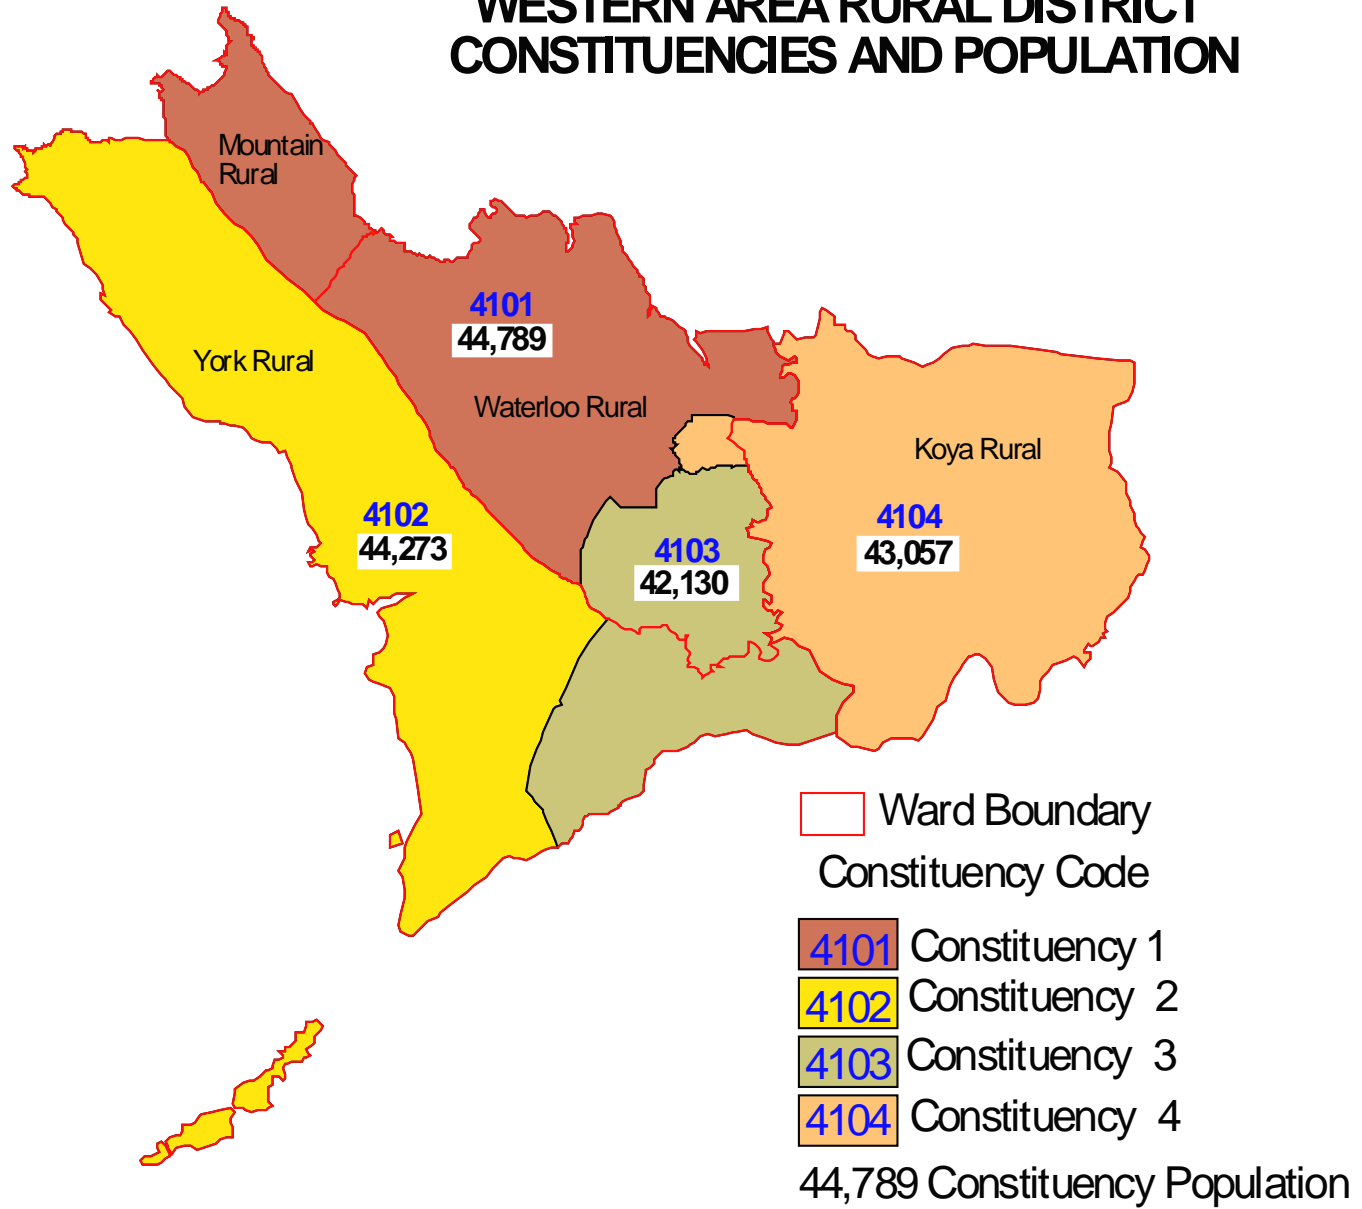

KAILAHUN DISTRICT CONSTITUENCIES AND POPULATION

KENEMA DISTRICT CONSTITUENCIES AND POPULATION

PREPARED BY STATISTICS SIERRA LEONE

KONO DISTRICT CONSTITUENCIES AND POPULATION

4.2.1 Northern Region Constituency Maps

TONKOLLI DISTRICT CONSTITUENCIES AND POPULATION

 Chiefdom Boundary

Constituency Code

 Constituency 1

 Constituency 2

 Constituency 3

 Constituency 4

 Constituency 5

 Constituency 6

 Constituency 7

 Constituency 8

36093 Constituency Population

4.3.1 Southern Region Constituency Maps

BONTHE DISTRICT CONSTITUENCIES AND POPULATION

PREPARED BY STATISTICS SIERRA LEONE

PUJEHUN DISTRICT CONSTITUENCIES AND POPULATION

WESTERN AREA RURAL DISTRICT CONSTITUENCIES AND POPULATION

WESTERN AREA URBAN DISTRICT CONSTITUENCIES AND POPULATION

44,294 Constituency Population

NOTE: Tasso island is in constituency 4202