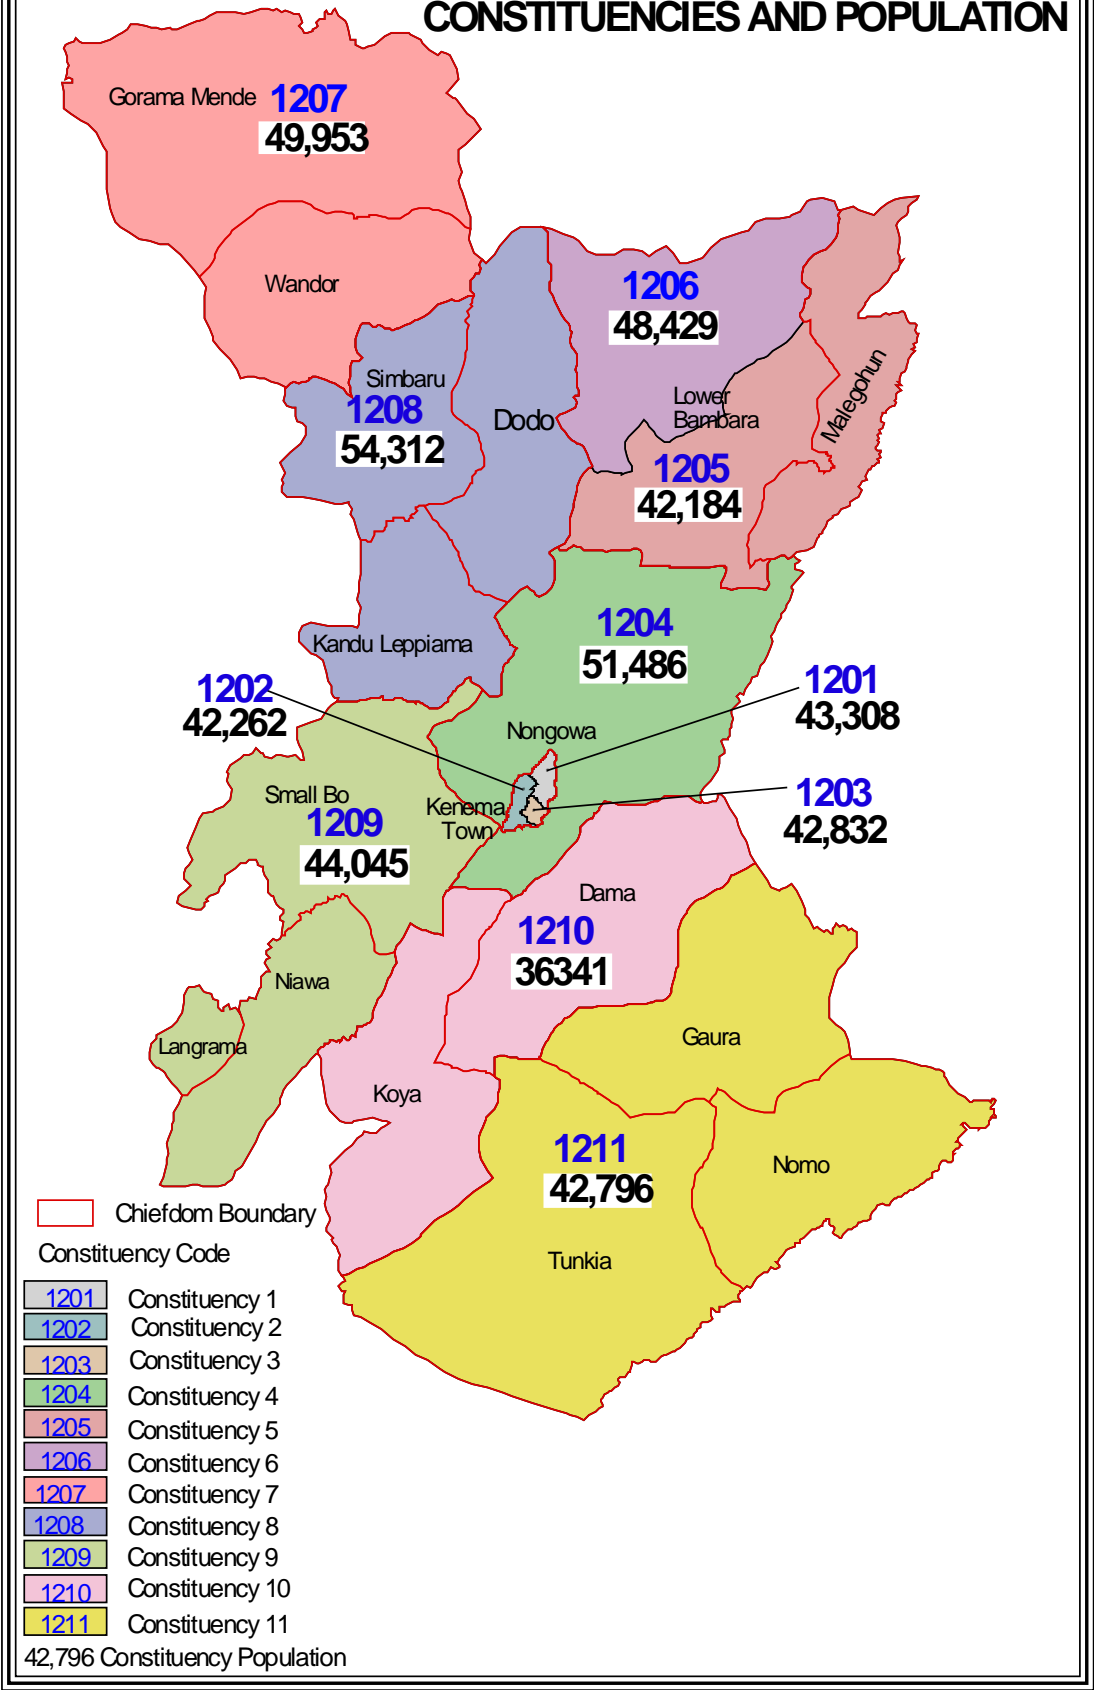

KAILAHUN DISTRICT CONSTITUENCIES AND POPULATION

KENEMA DISTRICT CONSTITUENCIES AND POPULATION

PREPARED BY STATISTICS SIERRA LEONE

KONO DISTRICT CONSTITUENCIES AND POPULATION

4.2.1 Northern Region Constituency Maps

KAMBIA DISTRICT CONSTITUENCIES AND POPULATION

KOINADUGU DISTRICT CONSTITUENCIES AND POPULATION

PORT LOKO DISTRICT CONSTITUENCIES AND POPULATION

	Chiefdom Boundary
Constituency Code	
	2401 Constituency 1
	2402 Constituency 2
	2403 Constituency 3
	2404 Constituency 4
	2405 Constituency 5
	2406 Constituency 6
	2407 Constituency 7
	2408 Constituency 8
	2409 Constituency 9
	2410 Constituency 10
46,023 Constituency Population	

TONKOLLI DISTRICT CONSTITUENCIES AND POPULATION

 Chiefdom Boundary

Constituency Code

 Constituency 1

 Constituency 2

 Constituency 3

 Constituency 4

 Constituency 5

WESTERN AREA RURAL DISTRICT CONSTITUENCIES AND POPULATION

WESTERN AREA URBAN DISTRICT CONSTITUENCIES AND POPULATION

44,294 Constituency Population

NOTE: Tasso island is in constituency 4202