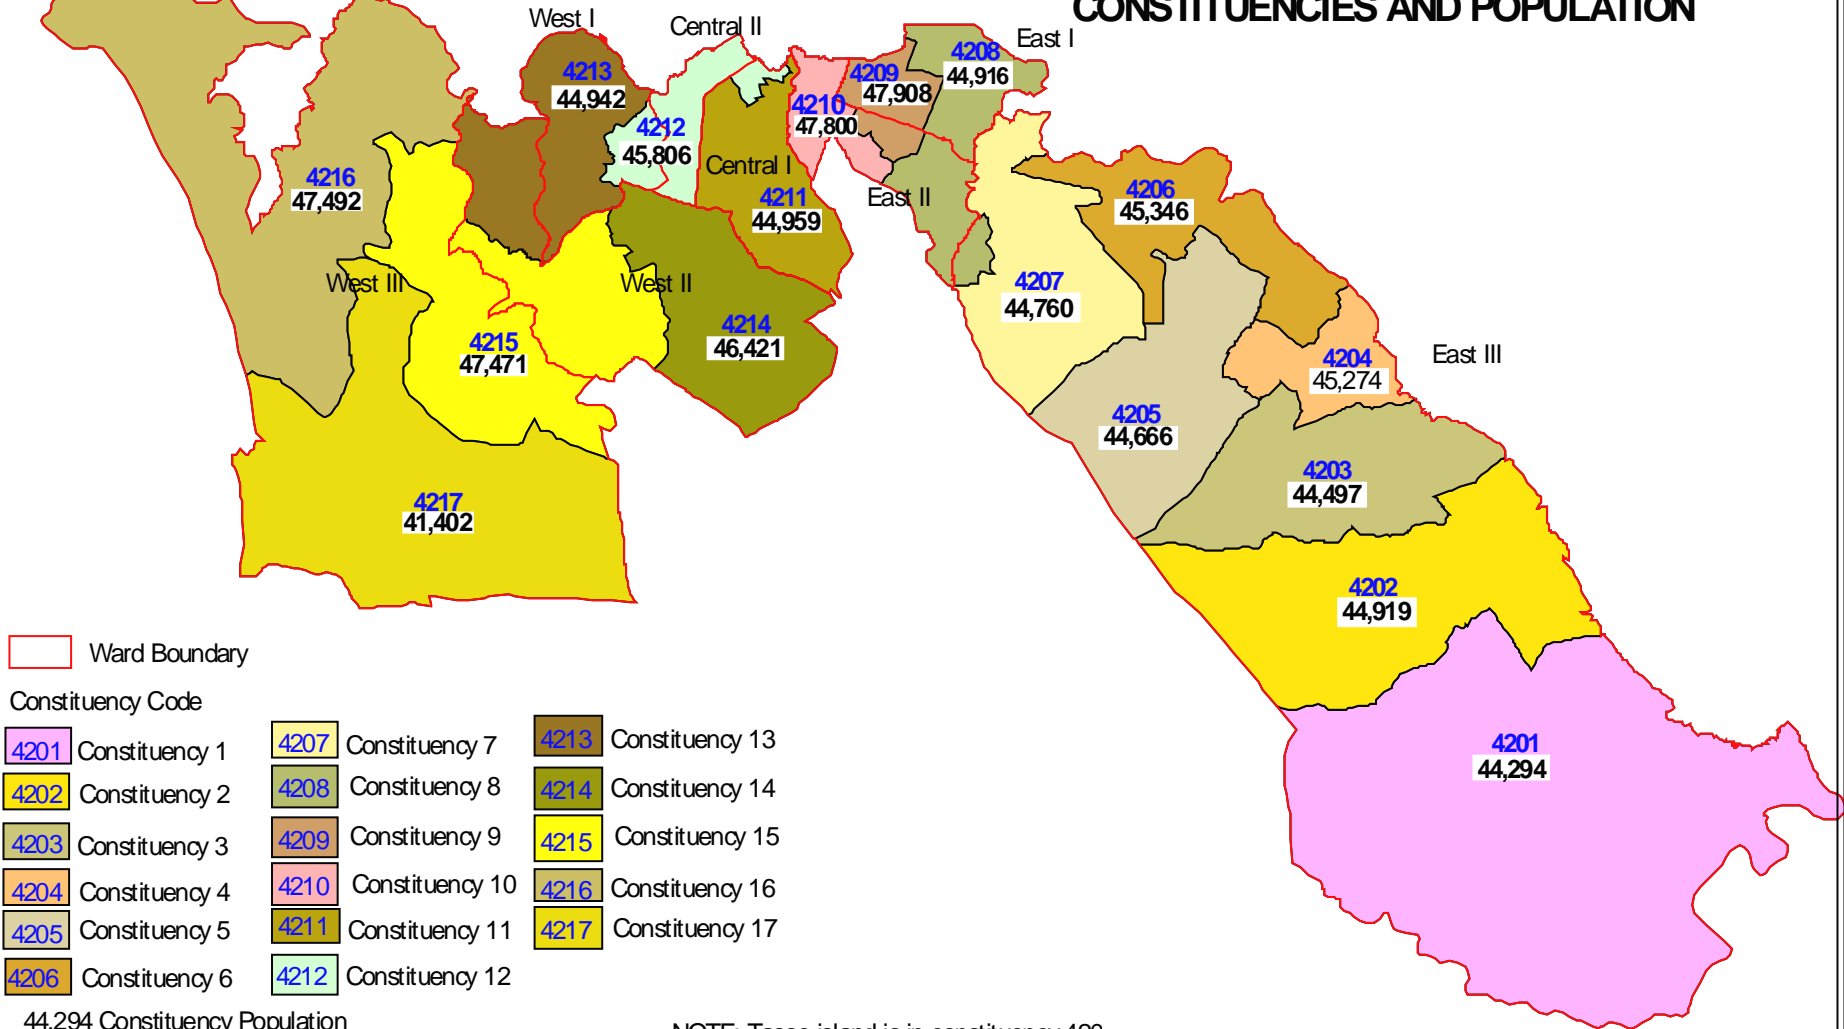

KAILAHUN DISTRICT CONSTITUENCIES AND POPULATION

KENEMA DISTRICT CONSTITUENCIES AND POPULATION

PREPARED BY STATISTICS SIERRA LEONE

KONO DISTRICT CONSTITUENCIES AND POPULATION

4.2.1 Northern Region Constituency Maps

TONKOLLI DISTRICT CONSTITUENCIES AND POPULATION

 Chiefdom Boundary

Constituency Code

 Constituency 1

 Constituency 2

 Constituency 3

 Constituency 4

 Constituency 5

 Constituency 6

 Constituency 7

 Constituency 8

36093 Constituency Population

4.3.1 Southern Region Constituency Maps

BONTHE DISTRICT CONSTITUENCIES AND POPULATION

PREPARED BY STATISTICS SIERRA LEONE

PUJEHUN DISTRICT CONSTITUENCIES AND POPULATION

WESTERN AREA RURAL DISTRICT CONSTITUENCIES AND POPULATION

WESTERN AREA URBAN DISTRICT CONSTITUENCIES AND POPULATION

44,294 Constituency Population

NOTE: Tasso island is in constituency 4202