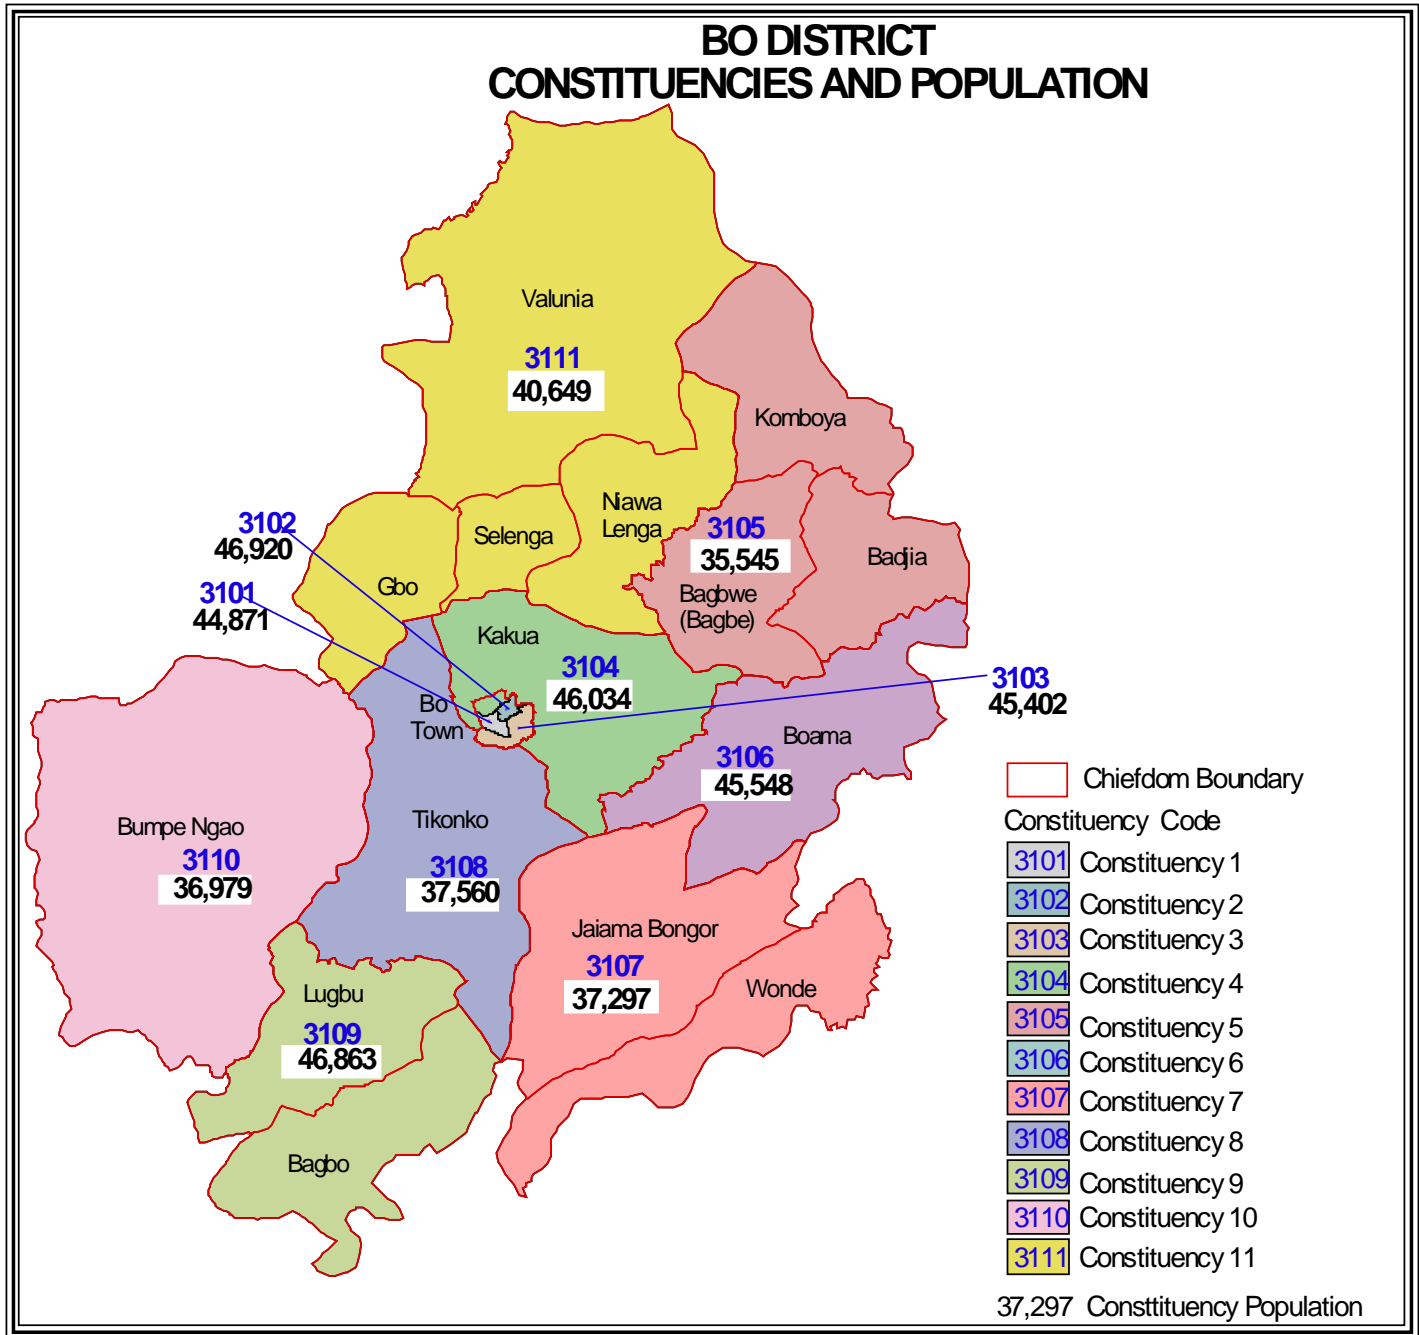

KAILAHUN DISTRICT CONSTITUENCIES AND POPULATION

KENEMA DISTRICT CONSTITUENCIES AND POPULATION

PREPARED BY STATISTICS SIERRA LEONE

KONO DISTRICT CONSTITUENCIES AND POPULATION

4.2.1 Northern Region Constituency Maps

KAMBIA DISTRICT CONSTITUENCIES AND POPULATION

KOINADUGU DISTRICT CONSTITUENCIES AND POPULATION

PORT LOKO DISTRICT CONSTITUENCIES AND POPULATION

	Chiefdom Boundary
Constituency Code	
	2401 Constituency 1
	2402 Constituency 2
	2403 Constituency 3
	2404 Constituency 4
	2405 Constituency 5
	2406 Constituency 6
	2407 Constituency 7
	2408 Constituency 8
	2409 Constituency 9
	2410 Constituency 10
46,023 Constituency Population	

 Constituency 6

 Constituency 7

 Constituency 8

36093 Constituency Population

4.3.1 Southern Region Constituency Maps

BONTHE DISTRICT CONSTITUENCIES AND POPULATION

PREPARED BY STATISTICS SIERRA LEONE

PUJEHUN DISTRICT CONSTITUENCIES AND POPULATION

WESTERN AREA RURAL DISTRICT CONSTITUENCIES AND POPULATION

WESTERN AREA URBAN DISTRICT CONSTITUENCIES AND POPULATION

44,294 Constituency Population

NOTE: Tasso island is in constituency 4202