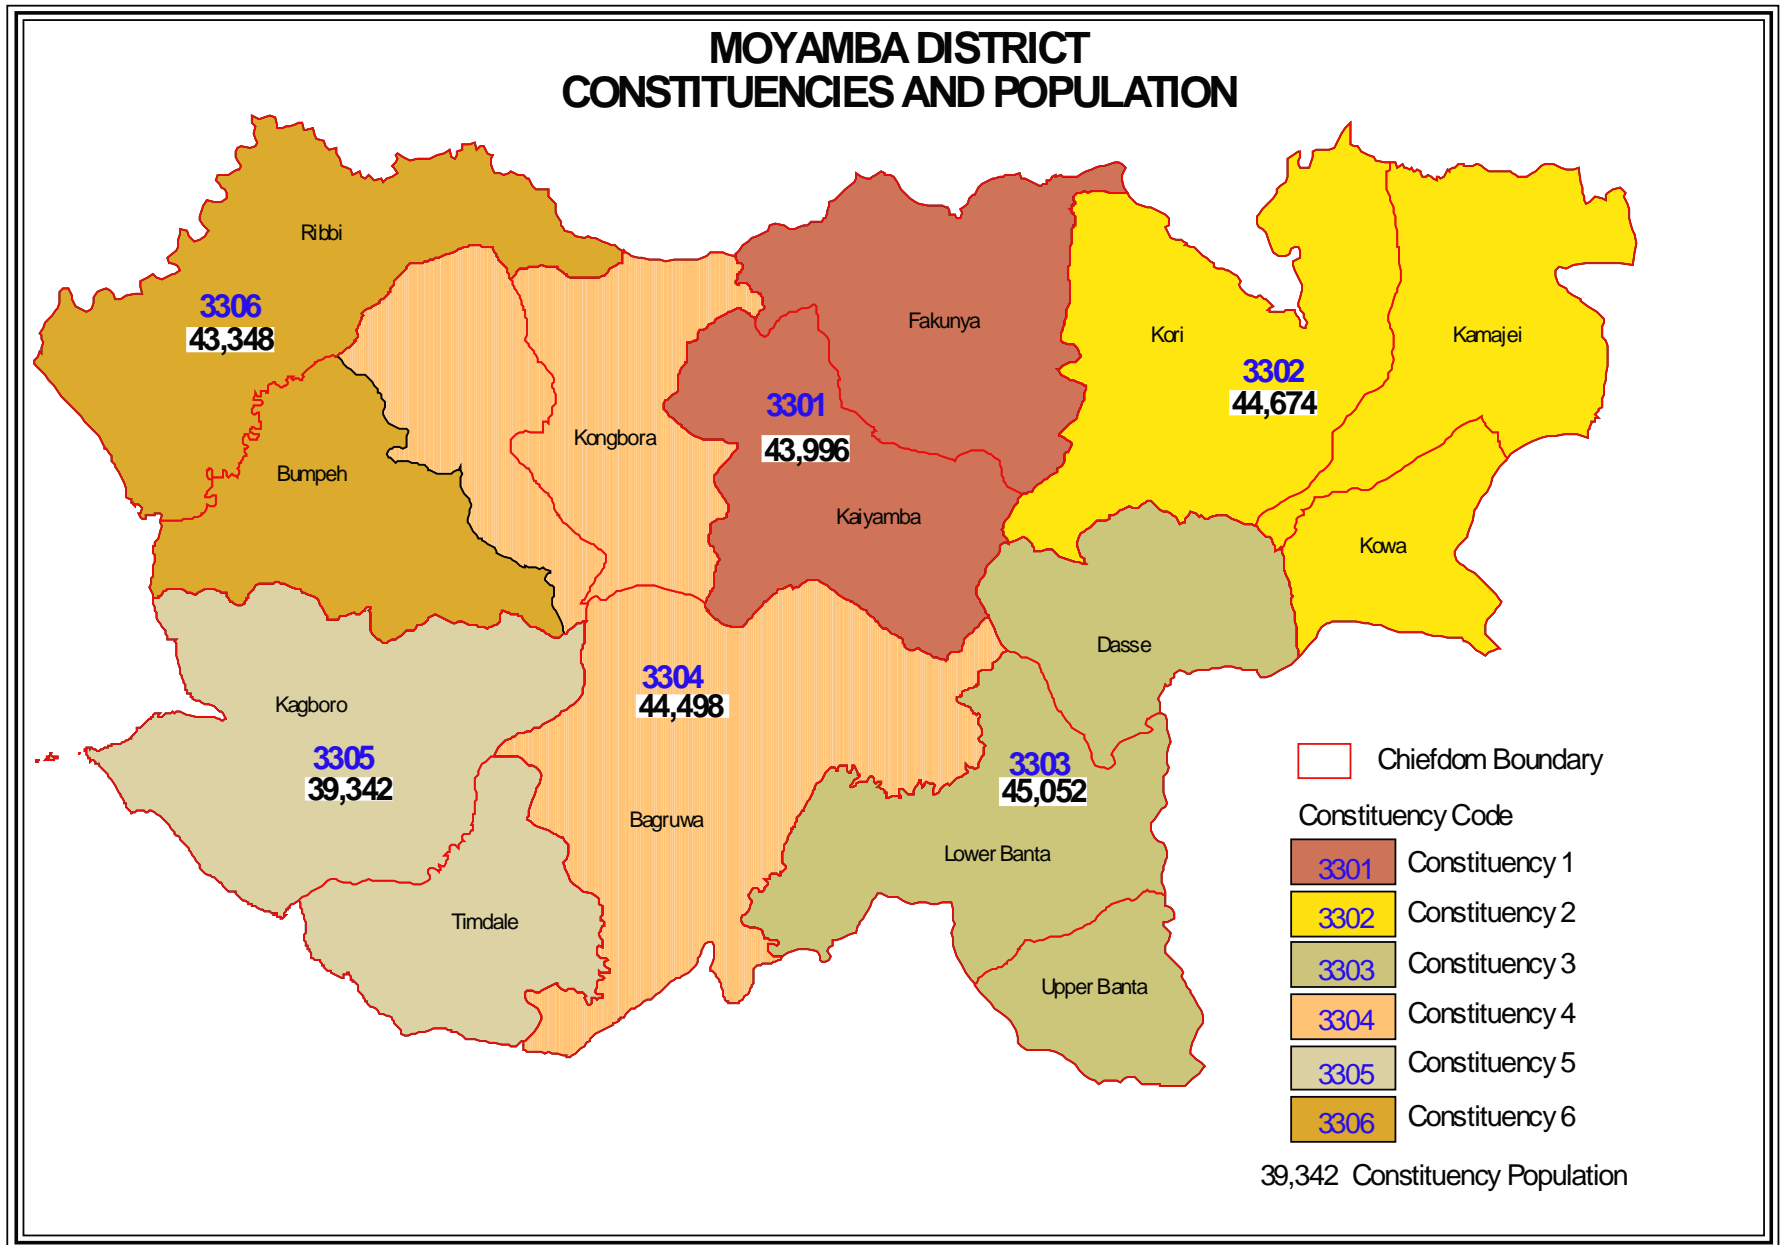

KAILAHUN DISTRICT CONSTITUENCIES AND POPULATION

KENEMA DISTRICT CONSTITUENCIES AND POPULATION

PREPARED BY STATISTICS SIERRA LEONE

KONO DISTRICT CONSTITUENCIES AND POPULATION

4.2.1 Northern Region Constituency Maps

KAMBIA DISTRICT CONSTITUENCIES AND POPULATION

KOINADUGU DISTRICT CONSTITUENCIES AND POPULATION

PORT LOKO DISTRICT CONSTITUENCIES AND POPULATION

	Chiefdom Boundary
Constituency Code	
	2401 Constituency 1
	2402 Constituency 2
	2403 Constituency 3
	2404 Constituency 4
	2405 Constituency 5
	2406 Constituency 6
	2407 Constituency 7
	2408 Constituency 8
	2409 Constituency 9
	2410 Constituency 10
46,023 Constituency Population	

 Constituency 6

 Constituency 7

 Constituency 8

36093 Constituency Population

4.3.1 Southern Region Constituency Maps

BONTHE DISTRICT CONSTITUENCIES AND POPULATION

PREPARED BY STATISTICS SIERRA LEONE

PUJEHUN DISTRICT CONSTITUENCIES AND POPULATION

WESTERN AREA RURAL DISTRICT CONSTITUENCIES AND POPULATION

WESTERN AREA URBAN DISTRICT CONSTITUENCIES AND POPULATION

44,294 Constituency Population

NOTE: Tasso island is in constituency 4202