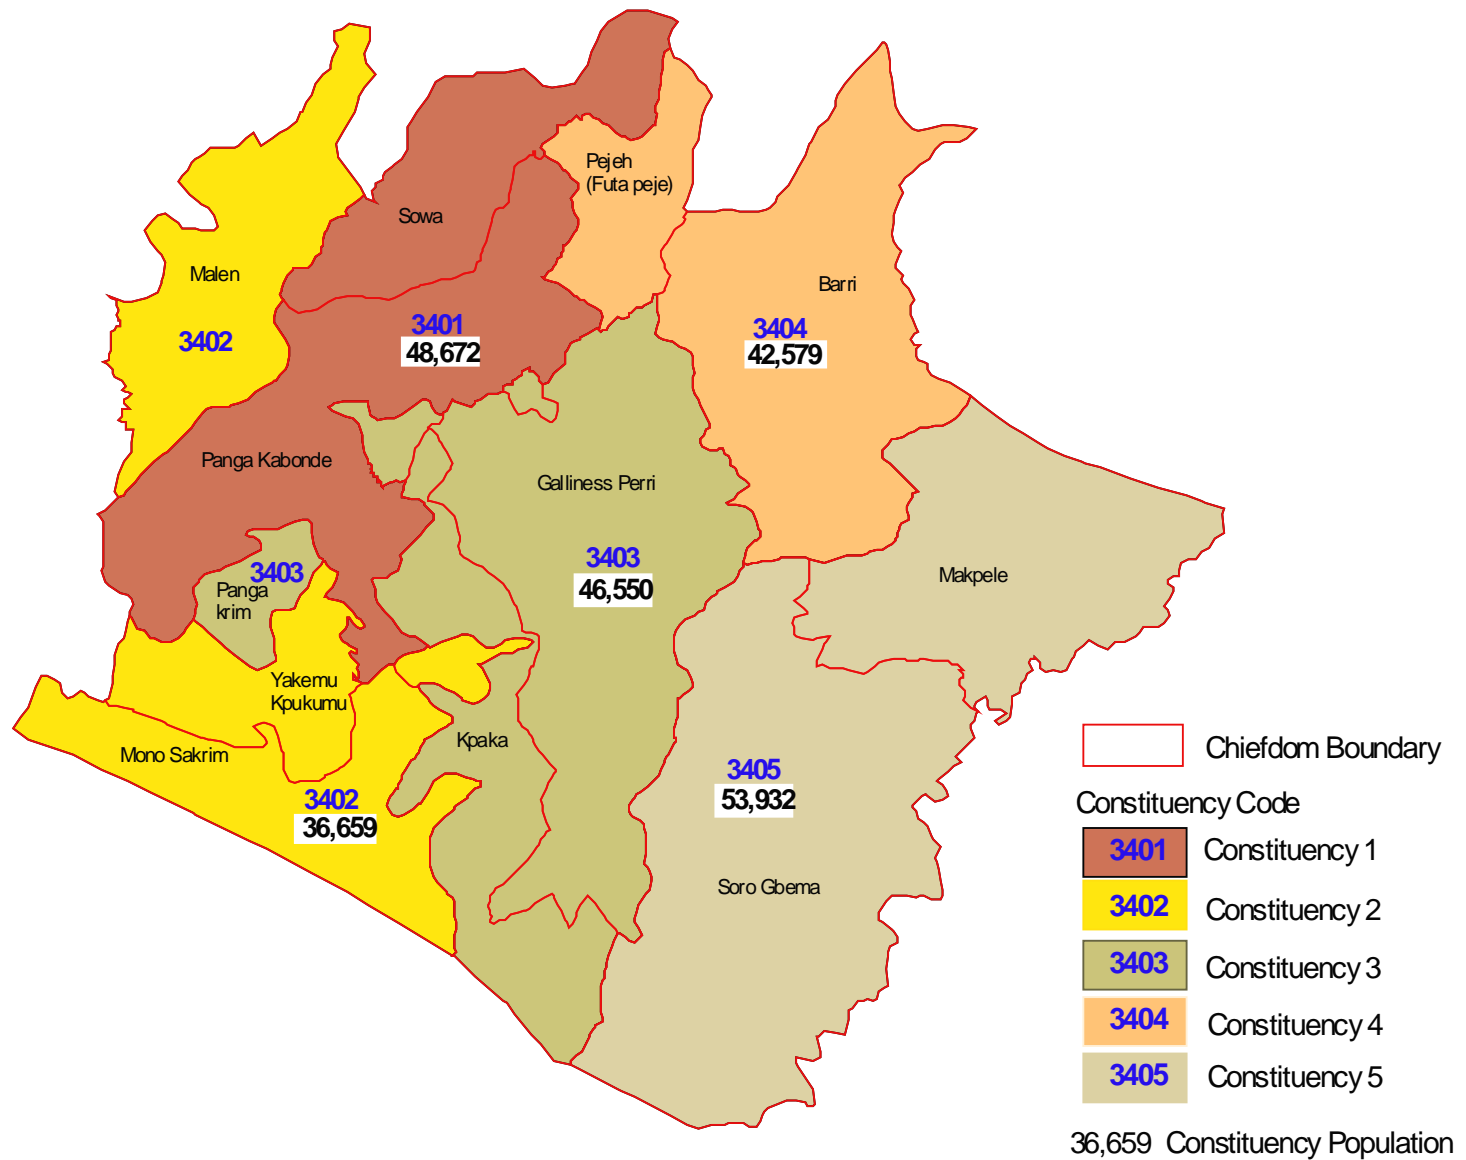

KAILAHUN DISTRICT CONSTITUENCIES AND POPULATION

KENEMA DISTRICT CONSTITUENCIES AND POPULATION

PREPARED BY STATISTICS SIERRA LEONE

KONO DISTRICT CONSTITUENCIES AND POPULATION

4.2.1 Northern Region Constituency Maps

KAMBIA DISTRICT CONSTITUENCIES AND POPULATION

KOINADUGU DISTRICT CONSTITUENCIES AND POPULATION

PORT LOKO DISTRICT CONSTITUENCIES AND POPULATION

	Chiefdom Boundary
Constituency Code	
	2401 Constituency 1
	2402 Constituency 2
	2403 Constituency 3
	2404 Constituency 4
	2405 Constituency 5
	2406 Constituency 6
	2407 Constituency 7
	2408 Constituency 8
	2409 Constituency 9
	2410 Constituency 10
46,023 Constituency Population	

 Constituency 6

 Constituency 7

 Constituency 8

36093 Constituency Population

4.3.1 Southern Region Constituency Maps

BONTHE DISTRICT CONSTITUENCIES AND POPULATION

PREPARED BY STATISTICS SIERRA LEONE

PUJEHUN DISTRICT CONSTITUENCIES AND POPULATION

WESTERN AREA RURAL DISTRICT CONSTITUENCIES AND POPULATION

WESTERN AREA URBAN DISTRICT CONSTITUENCIES AND POPULATION

44,294 Constituency Population

NOTE: Tasso island is in constituency 4202