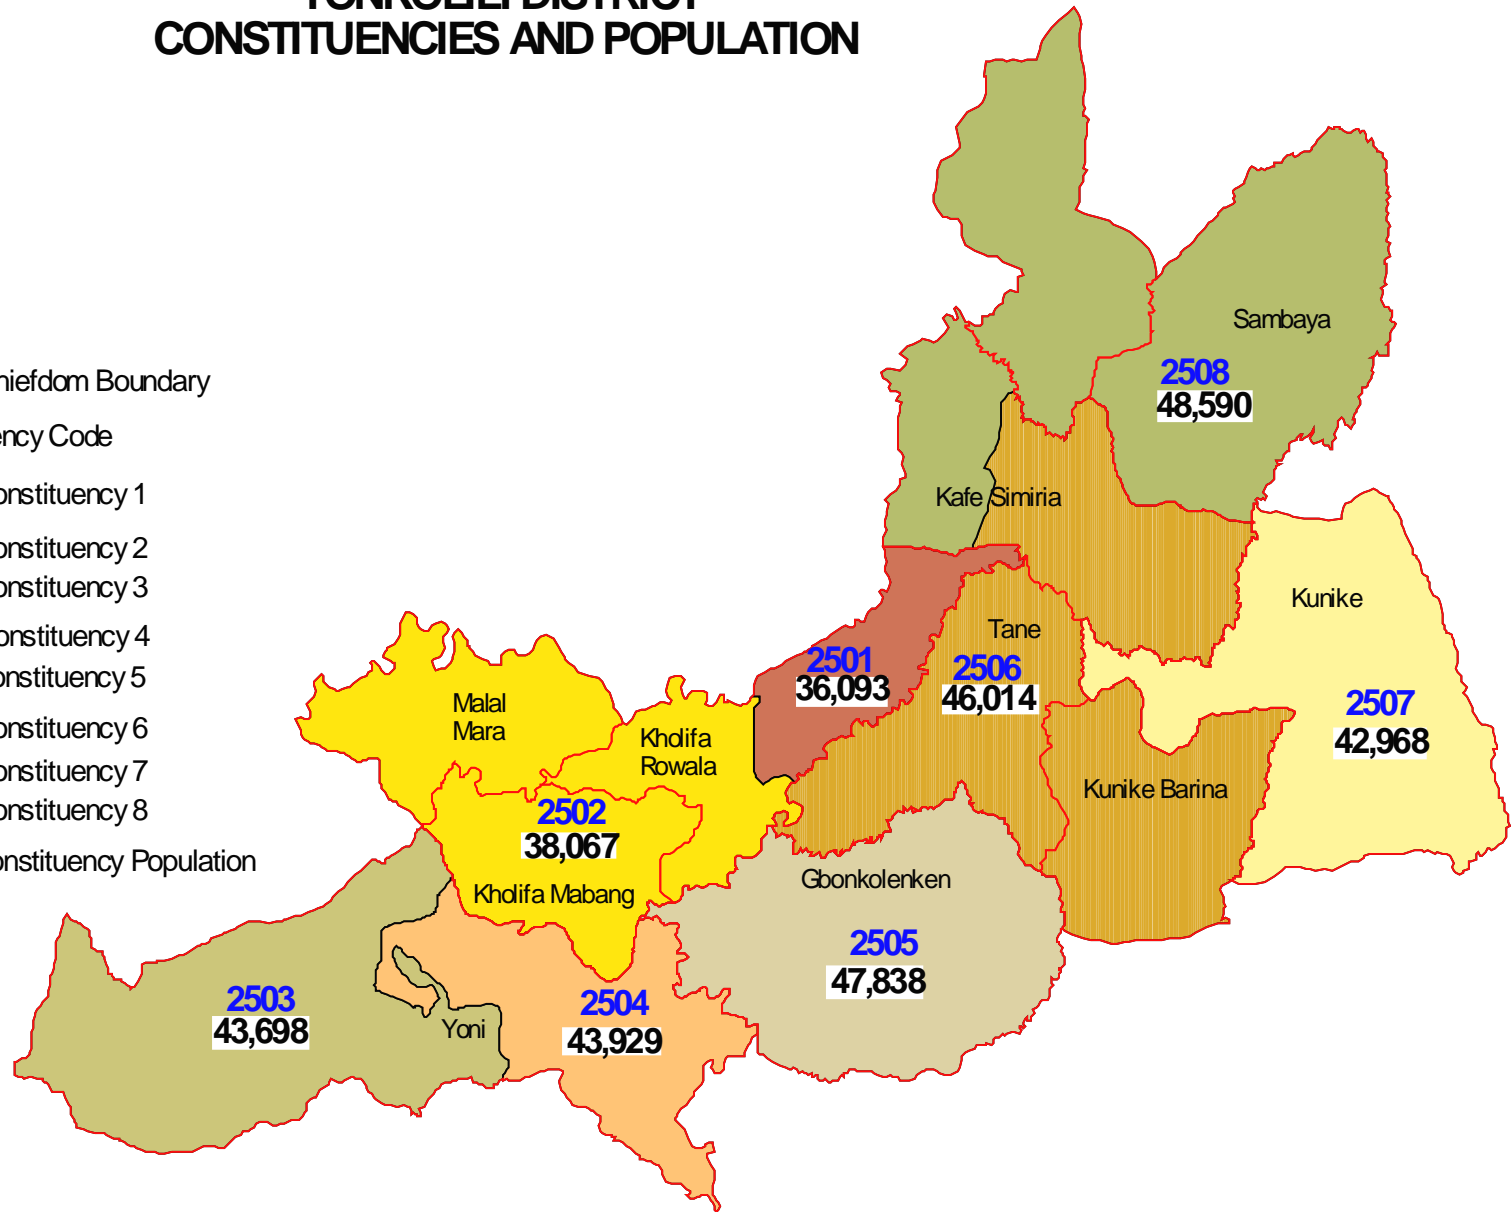

TONKOLLI DISTRICT CONSTITUENCIES AND POPULATION

Chiefdom Boundary

Constituency Code

Constituency 1

Constituency 2

Constituency 3

Constituency 4

Constituency 5

Constituency 6

Constituency 7

Constituency 8

36093 Constituency Population