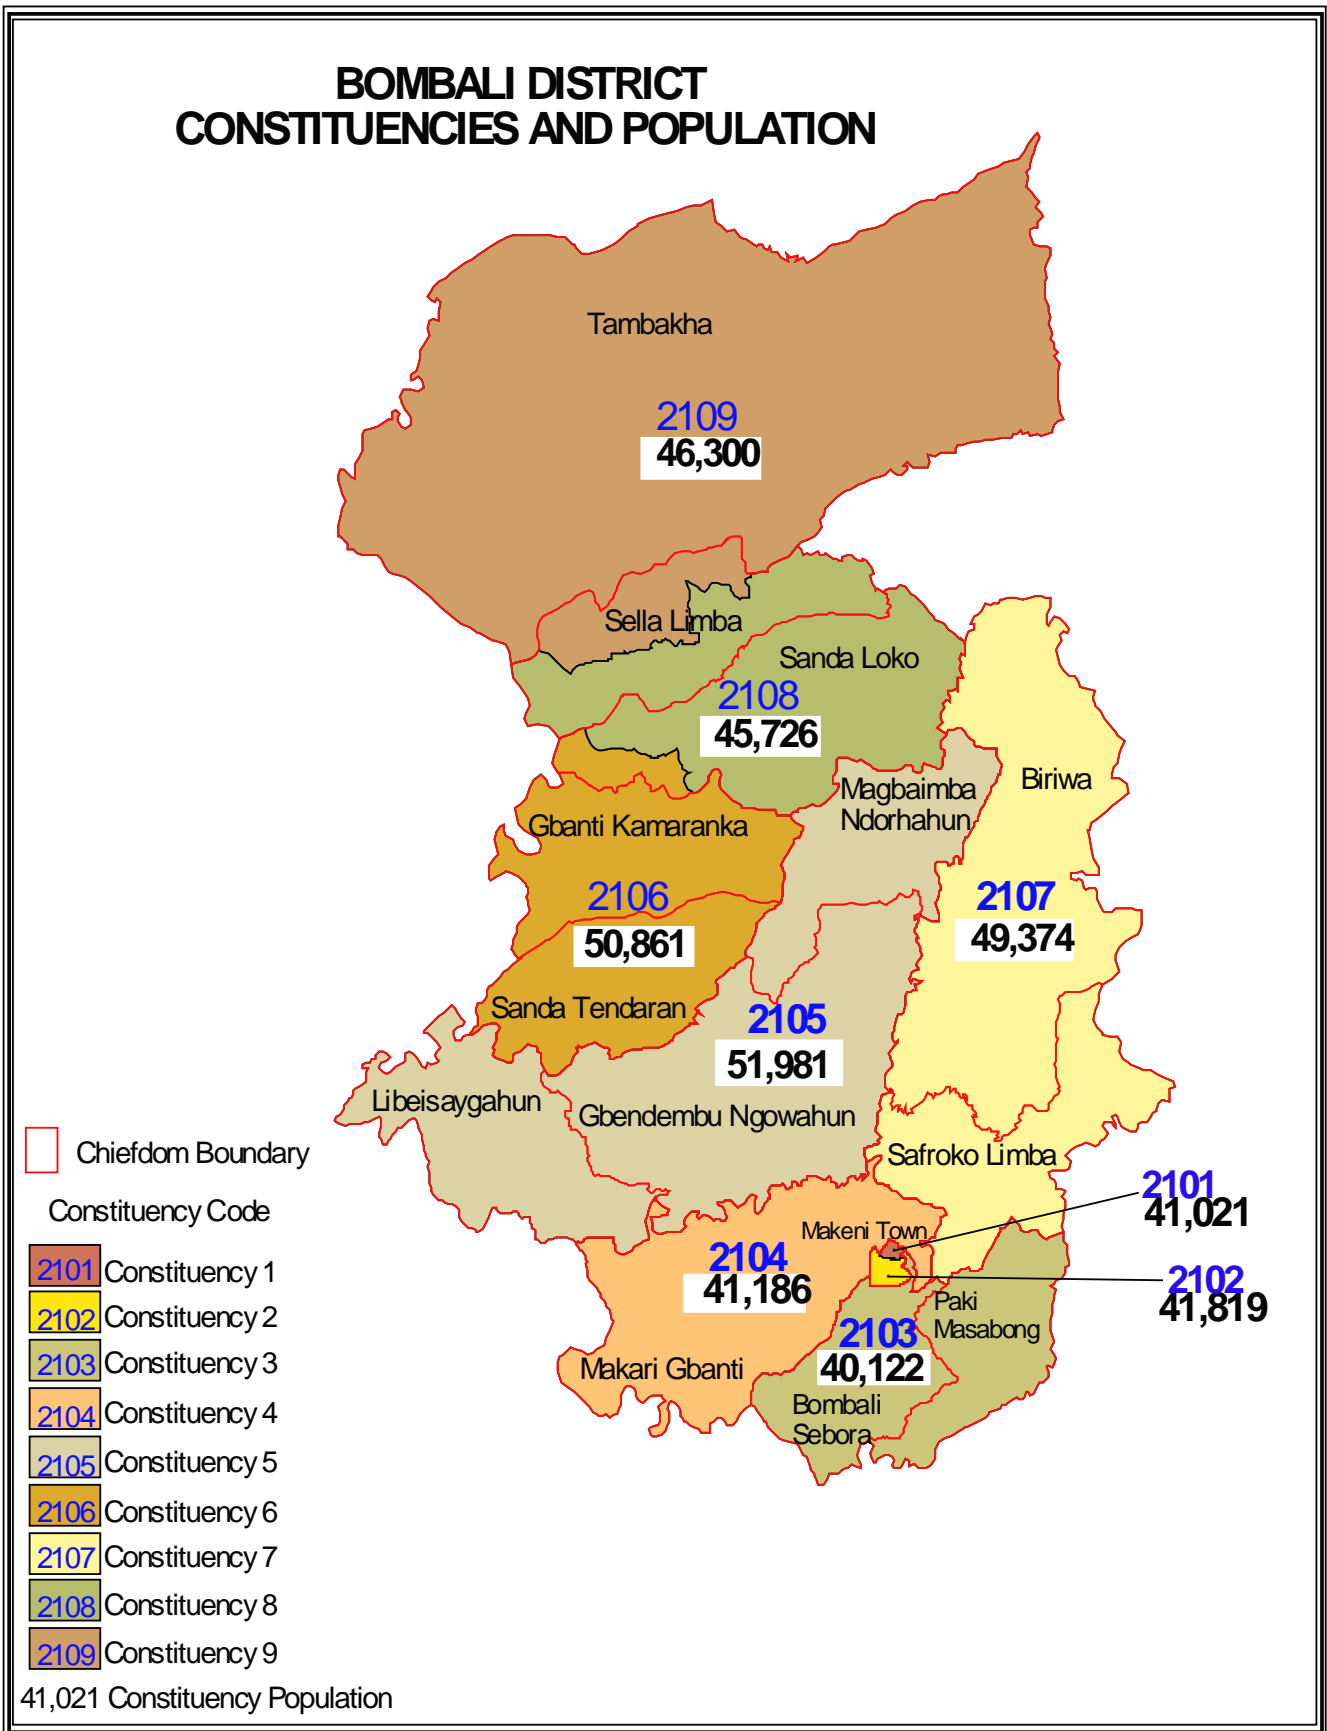

KAILAHUN DISTRICT CONSTITUENCIES AND POPULATION

KENEMA DISTRICT CONSTITUENCIES AND POPULATION

PREPARED BY STATISTICS SIERRA LEONE

KONO DISTRICT CONSTITUENCIES AND POPULATION

4.2.1 Northern Region Constituency Maps

KAMBIA DISTRICT CONSTITUENCIES AND POPULATION

KOINADUGU DISTRICT CONSTITUENCIES AND POPULATION

PORT LOKO DISTRICT CONSTITUENCIES AND POPULATION

	Chiefdom Boundary
Constituency Code	
	2401 Constituency 1
	2402 Constituency 2
	2403 Constituency 3
	2404 Constituency 4
	2405 Constituency 5
	2406 Constituency 6
	2407 Constituency 7
	2408 Constituency 8
	2409 Constituency 9
	2410 Constituency 10
46,023 Constituency Population	

TONKOLLI DISTRICT CONSTITUENCIES AND POPULATION

 Chiefdom Boundary

Constituency Code

 Constituency 1

 Constituency 2

 Constituency 3

 Constituency 4

 Constituency 5

WESTERN AREA RURAL DISTRICT CONSTITUENCIES AND POPULATION

WESTERN AREA URBAN DISTRICT CONSTITUENCIES AND POPULATION

44,294 Constituency Population

NOTE: Tasso island is in constituency 4202