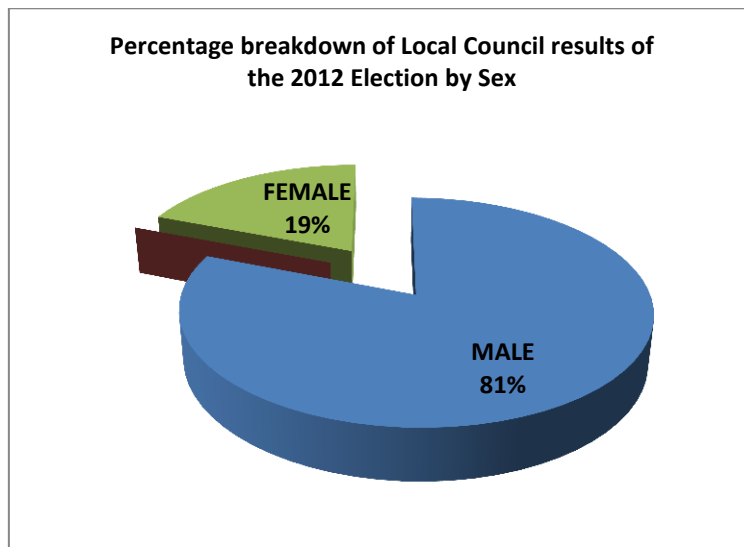

## GENDER BREAKDOWN OF LOCAL COUNCIL ELECTION RESULTS 2012

District	MALE	FEMALE
Bo	33	11
Bombali	32	10
Bonthe	25	5
Kailahun	17	12
Kambia	23	2
Kenema	38	8
Koinadugu	17	7
Kono	29	10
Moyamba	22	2
Port Loko	32	2
Pujehun	21	1
Tonkolili	24	4
Western Area Rural	18	2
Western Area Urban	38	11
	<b>369</b>	<b>87</b>